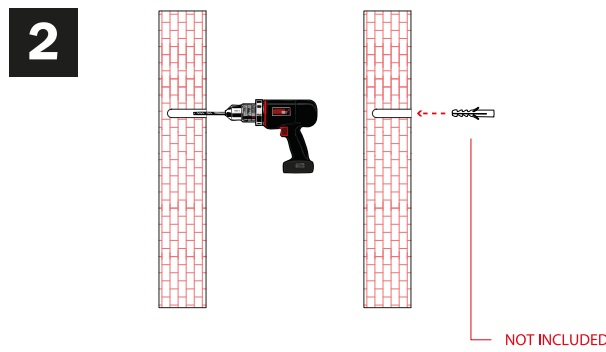

Art AP2MAG4011

ca creative
cables

Mosaic S.p.A.
Lungo Dora Colletta 113/9 - 10153 Torino - Italy
www.creative-cables.com

1xMAX 53W E27

220-240 V

Cl. II