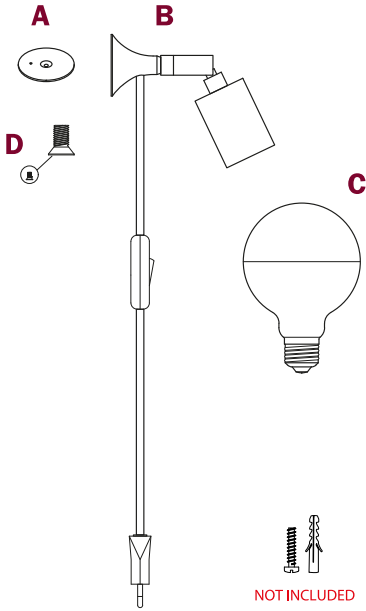

Art AP2MAG4011

ca creative
cables

Mosaic S.p.A.
Lungo Dora Colletta 113/9 - 10153 Torino - Italy
www.creative-cables.com

1xMAX 53W E27

220-240 V

Cl. II