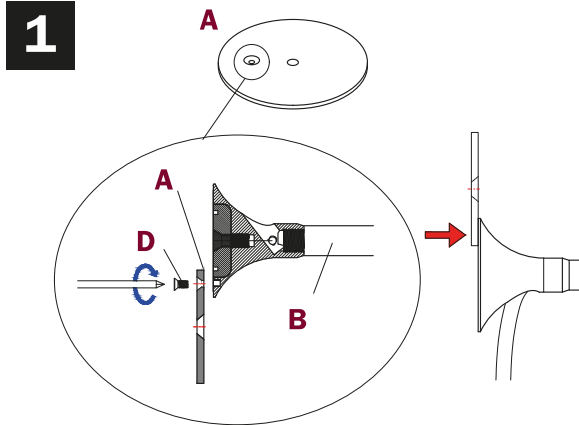

Art AP2MAG4011

ca creative
cables

Mosaic S.p.A.
Lungo Dora Colletta 113/9 - 10153 Torino - Italy
www.creative-cables.com

1xMAX 53W E27

220-240 V

Cl. II