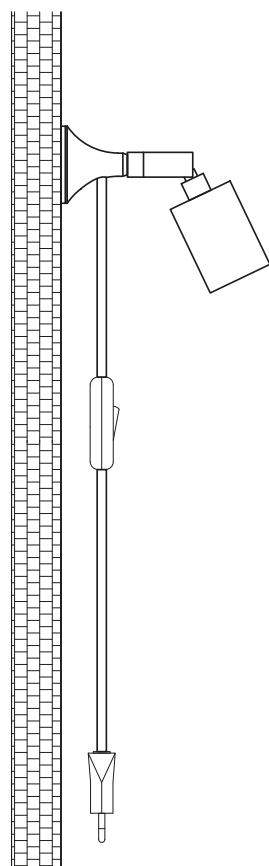

Art AP2MAG4011

**ca** creative  
cables

Mosaic S.p.A.  
Lungo Dora Colletta 113/9 - 10153 Torino - Italy  
www.creative-cables.com

1xMAX 53W E27

220-240 V

Cl. II  

Art AP2MAGSIL

**ca** creative  
cables

Mosaic S.p.A.  
Lungo Dora Colletta 113/9 - 10153 Torino - Italy  
www.creative-cables.com

1xMAX 53W E27

220-240 V

Cl. I  

  
NOT INCLUDED

**1**

**2**

**3**

**4**

**5**

**6**

**7**

**8**

**9**